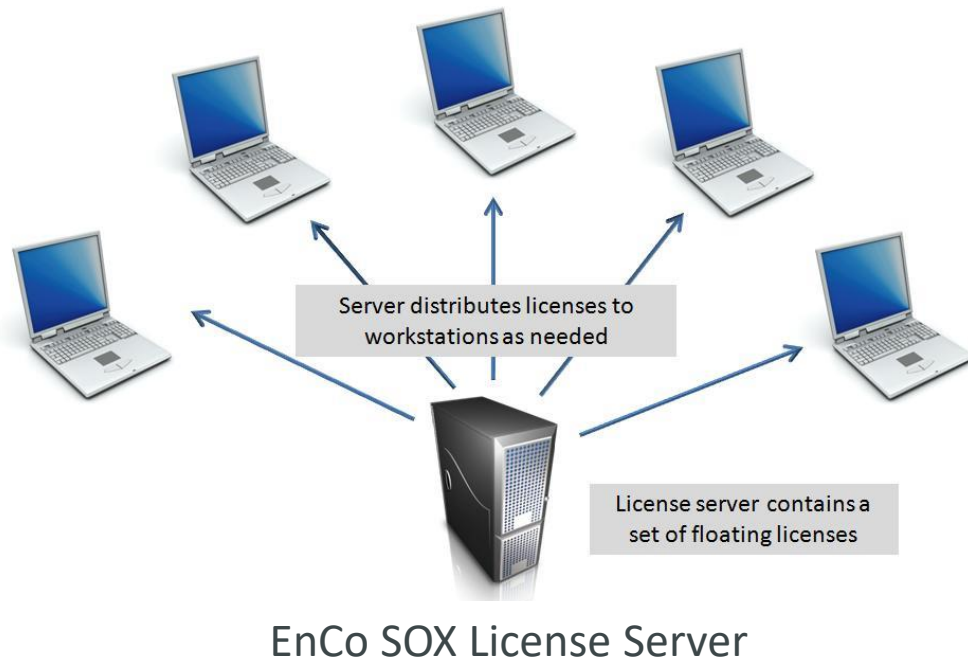

ENCO LICENSE MANAGEMENT

NOT SUPPORTED BY ENCO!

COMMUTED LICENSES = one license / PC.
Reason: No control who is using what!

SUPPORTED BY ENCO!

LICENSE SERVER MANAGED = e.g. 2 floating license2, 20 user
One / PC uses one license per time!
(check out / check in mechanism of licenses)

Port 8080